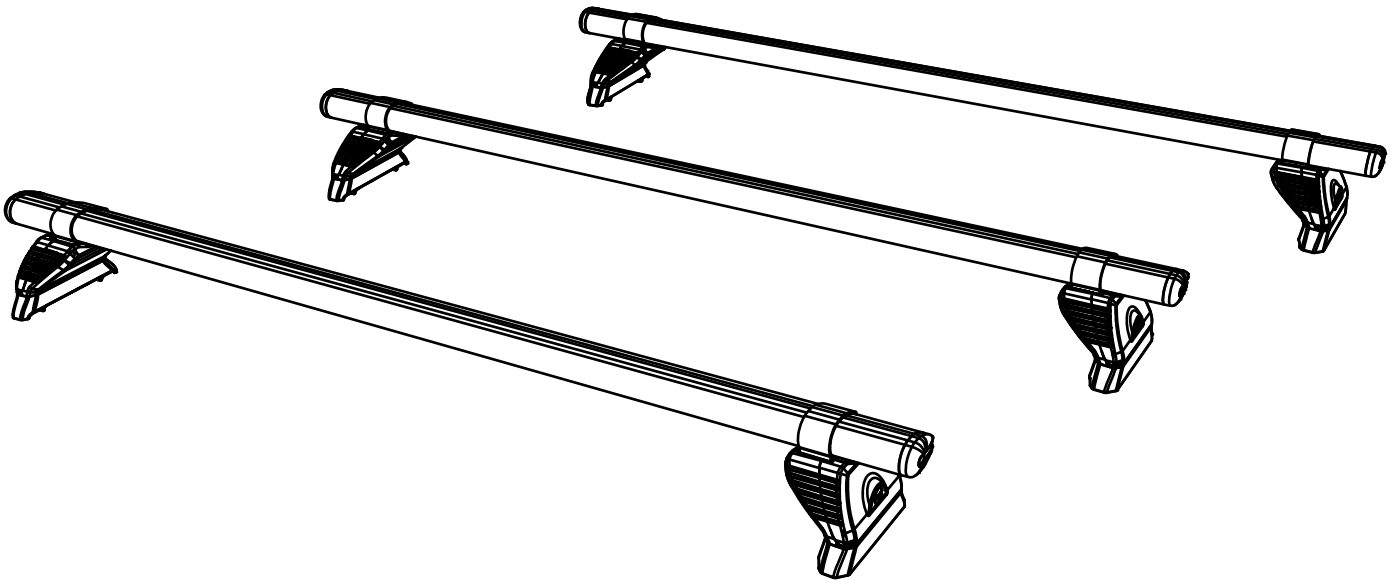

TA3PR/FL

KammBar

Instructions

CITY CRASH (✓)

According to ISO/ PAS 11154:2006

KammBar Pro

KammBar Fleet

Fitting Kit