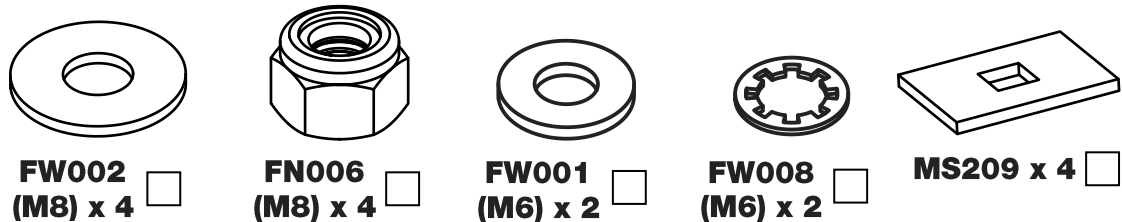

TA3PR/FL

KammBar

Instructions

CITY CRASH (✓)

According to ISO/ PAS 11154:2006

KammBar Pro

KammBar Fleet

Fitting Kit