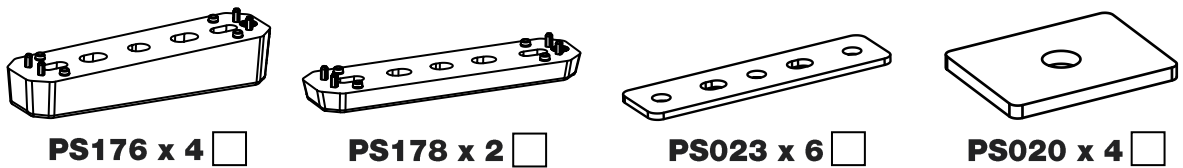

TA3PR/FL

KammBar

Instructions

CITY CRASH (✓)

According to ISO/ PAS 11154:2006

KammBar Pro

KammBar Fleet

Fitting Kit