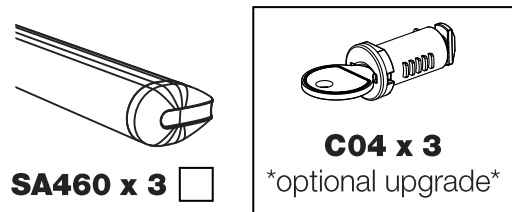

TA3PR/FL

KammBar

Instructions

CITY CRASH (✓)

According to ISO/ PAS 11154:2006

KammBar Pro

KammBar Fleet

Fitting Kit