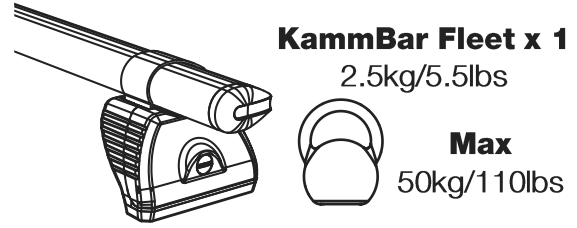

TA3PR/FL

KammBar

Instructions

CITY CRASH (✓)

According to ISO/ PAS 11154:2006

KammBar Pro

KammBar Fleet

Fitting Kit