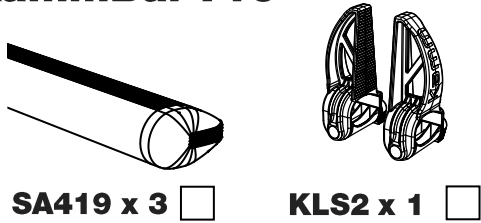

TA3PR/FL

KammBar

Instructions

CITY CRASH (✓)

According to ISO/ PAS 11154:2006

KammBar Pro

KammBar Fleet

Fitting Kit