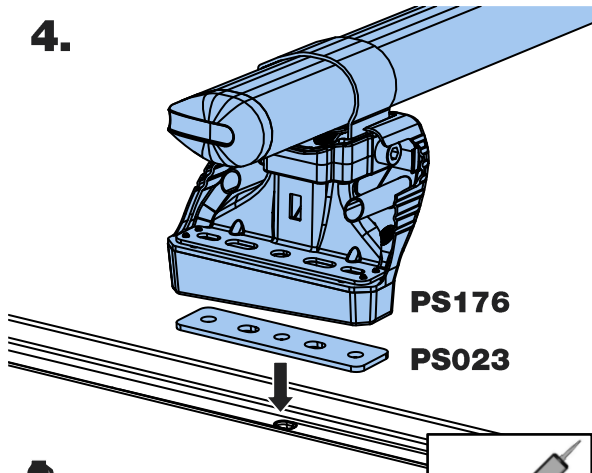

SA398

PS176

SA398

PS178

SA398

PS176

4.