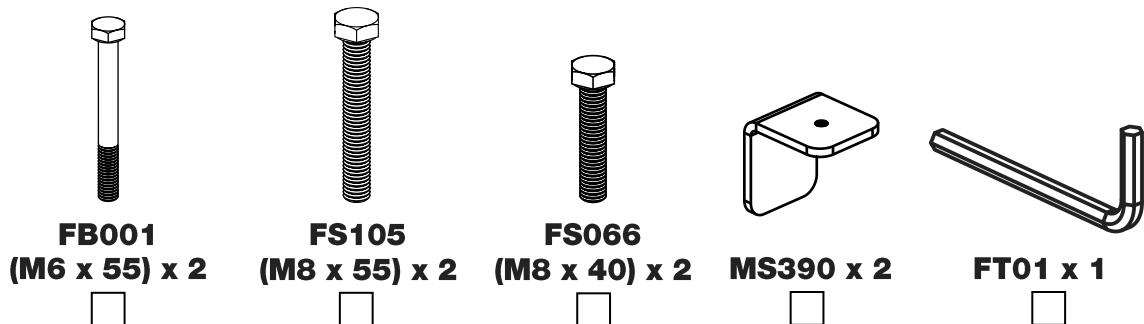

TA3PR/FL

KammBar

Instructions

CITY CRASH (✓)

According to ISO/ PAS 11154:2006

KammBar Pro

KammBar Fleet

Fitting Kit