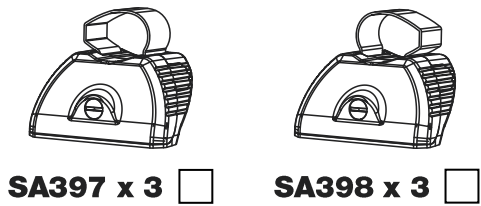

TA3PR/FL

KammBar

Instructions

CITY CRASH (✓)

According to ISO/ PAS 11154:2006

KammBar Pro

KammBar Fleet

Fitting Kit