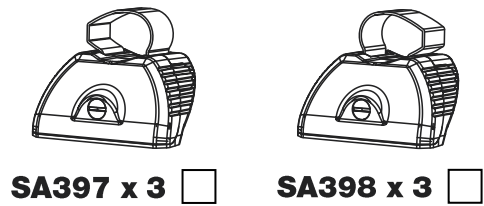

TA3PR/FL

KammBar

Instructions

CITY CRASH (✓)

According to ISO/ PAS 11154:2006

KammBar Pro

KammBar Fleet

Fitting Kit