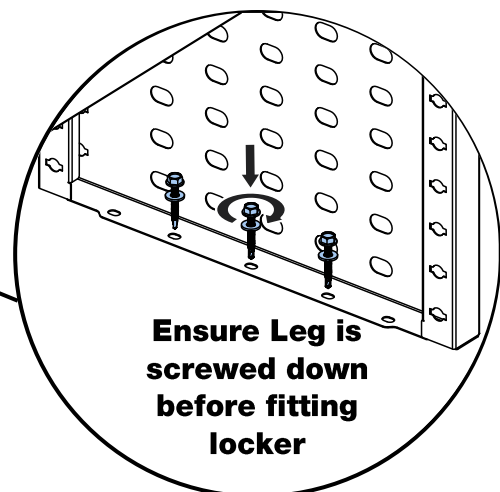

LF10	LF11	LF13	LF15	LF16
14.1 Kg /31.1 lbs	15.2 Kg /33.5 lbs	17.3 Kg /38.1 lbs	19.7 Kg /43.4 lbs	20.9 Kg /46.1 lbs

LFXX
x 1

L3XX
x 1

FN003
(M6)
x 4

FS233
(M6x16)
x 4

FW011
(M6)
x 10

FS296
(M5.5x35)
x 4

FW004
(M6)
x 4