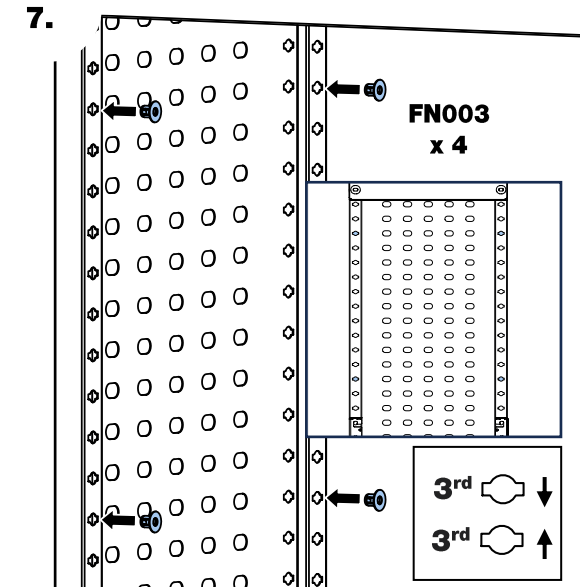

LF05FI MR4 Instructions

a - 1-14

b - 15-23

LF05
8.35Kg/
18.4lbs

LF05
x 1

SBXX
x 2

FN003
(M6)
x 6

FS233
(M6x16mm)
x 6

FW001
(M6x13mm)
x 6

FW011
(M6x20mm)
x 4

FW004
(M6x10mm)
x 8

MS1784
x 2

FS309
(M6x18mm)
x 4

SA517
x 4

LF05
8.35Kg/
18.41lbs

4mm

5mm

LF05
x 1

FN003
(M6)
x 6

FS233
(M6x16mm)
x 6

FW001
(M6x13mm)
x 6

FW004
(M6x10mm)
x 6

MS1784
x 2

19.