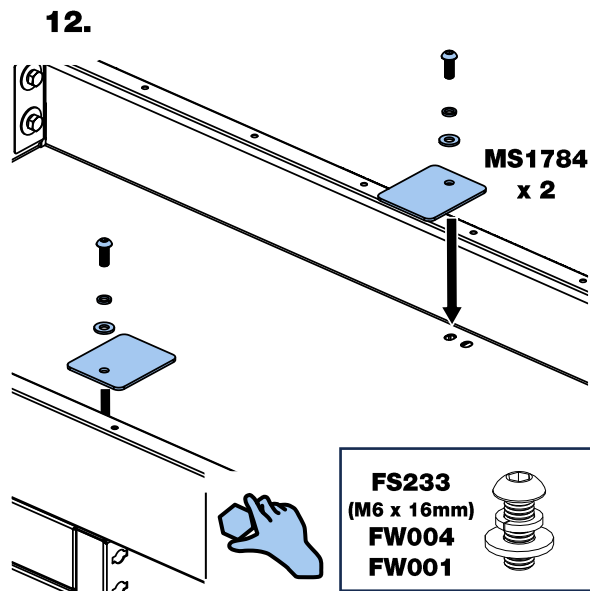

LF05FI MR4 Instructions

a - 1-14

b - 15-23

LF05
8.35Kg/
18.4lbs

LF05
x 1

SBXX
x 2

FN003
(M6)
x 6

FS233
(M6x16mm)
x 6

FW001
(M6x13mm)
x 6

FW011
(M6x20mm)
x 4

FW004
(M6x10mm)
x 8

MS1784
x 2

FS309
(M6x18mm)
x 4

SA517
x 4

LF05
8.35Kg/
18.41lbs

4mm

5mm

LF05
x 1

FN003
(M6)
x 6

FS233
(M6x16mm)
x 6

FW001
(M6x13mm)
x 6

FW004
(M6x10mm)
x 6

MS1784
x 2

19.