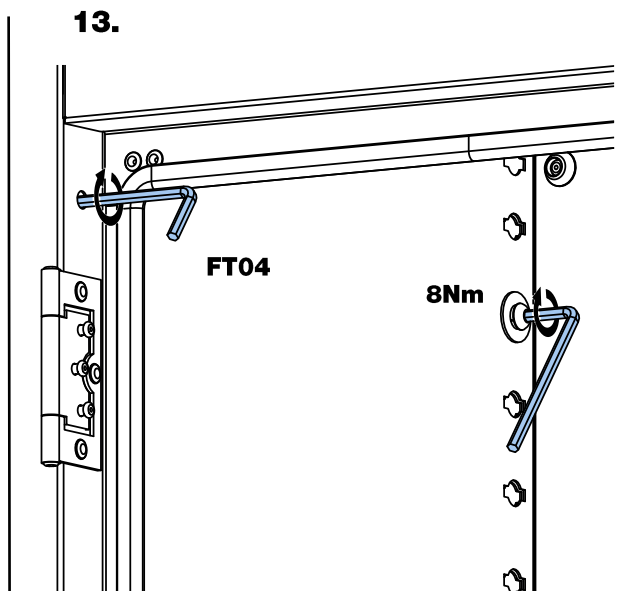

LF05FI MR4 Instructions

a - 1-14

b - 15-23

LF05
8.35Kg/
18.4lbs

LF05
x 1

SBXX
x 2

FN003
(M6)
x 6

FS233
(M6x16mm)
x 6

FW001
(M6x13mm)
x 6

FW011
(M6x20mm)
x 4

FW004
(M6x10mm)
x 8

MS1784
x 2

FS309
(M6x18mm)
x 4

SA517
x 4

LF05
8.35Kg/
18.41lbs

4mm

5mm

LF05
x 1

FN003
(M6)
x 6

FS233
(M6x16mm)
x 6

FW001
(M6x13mm)
x 6

FW004
(M6x10mm)
x 6

MS1784
x 2

19.