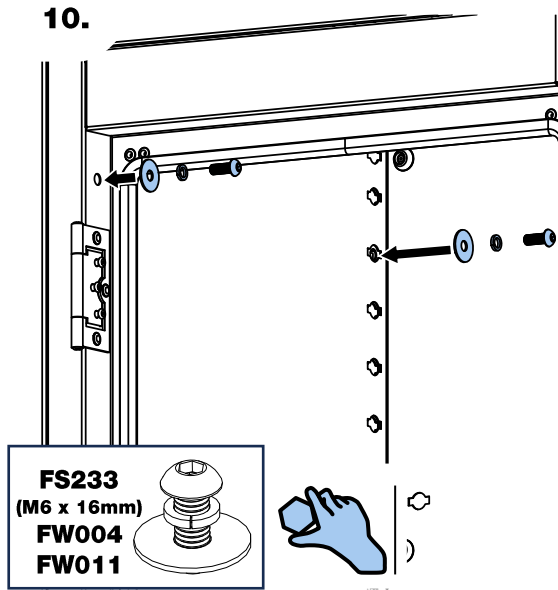

LF05FI MR4 Instructions

a - 1-14

b - 15-23

LF05
8.35Kg/
18.4lbs

LF05
x 1

SBXX
x 2

FN003
(M6)
x 6

FS233
(M6x16mm)
x 6

FW001
(M6x13mm)
x 6

FW011
(M6x20mm)
x 4

FW004
(M6x10mm)
x 8

MS1784
x 2

FS309
(M6x18mm)
x 4

SA517
x 4

LF05
8.35Kg/
18.41lbs

4mm

5mm

LF05
x 1

FN003
(M6)
x 6

FS233
(M6x16mm)
x 6

FW001
(M6x13mm)
x 6

FW004
(M6x10mm)
x 6

MS1784
x 2

19.