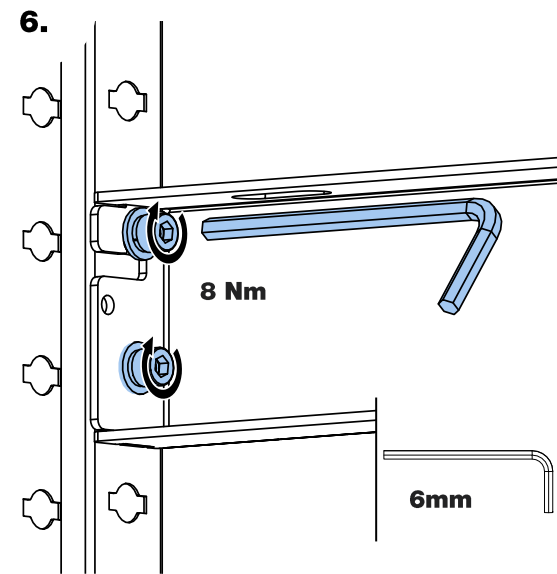

LF05FI MR4 Instructions

a - 1-14

b - 15-23

LF05
8.35Kg/
18.4lbs

LF05
x 1

SBXX
x 2

FN003
(M6)
x 6

FS233
(M6x16mm)
x 6

FW001
(M6x13mm)
x 6

FW011
(M6x20mm)
x 4

FW004
(M6x10mm)
x 8

MS1784
x 2

FS309
(M6x18mm)
x 4

SA517
x 4

LF05
8.35Kg/
18.41lbs

4mm

5mm

LF05
x 1

FN003
(M6)
x 6

FS233
(M6x16mm)
x 6

FW001
(M6x13mm)
x 6

FW004
(M6x10mm)
x 6

MS1784
x 2

19.