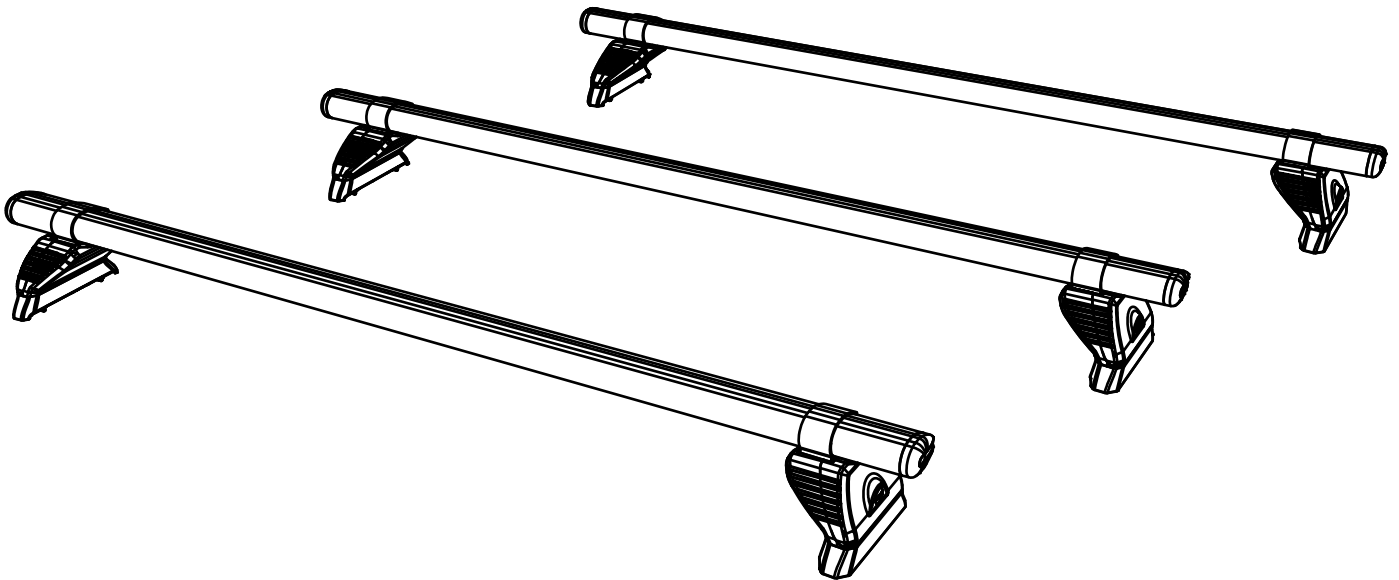

LE3PR/FL KammBar

Instructions

CITY CRASH (✓)

According to ISO/ PAS 11154:2006