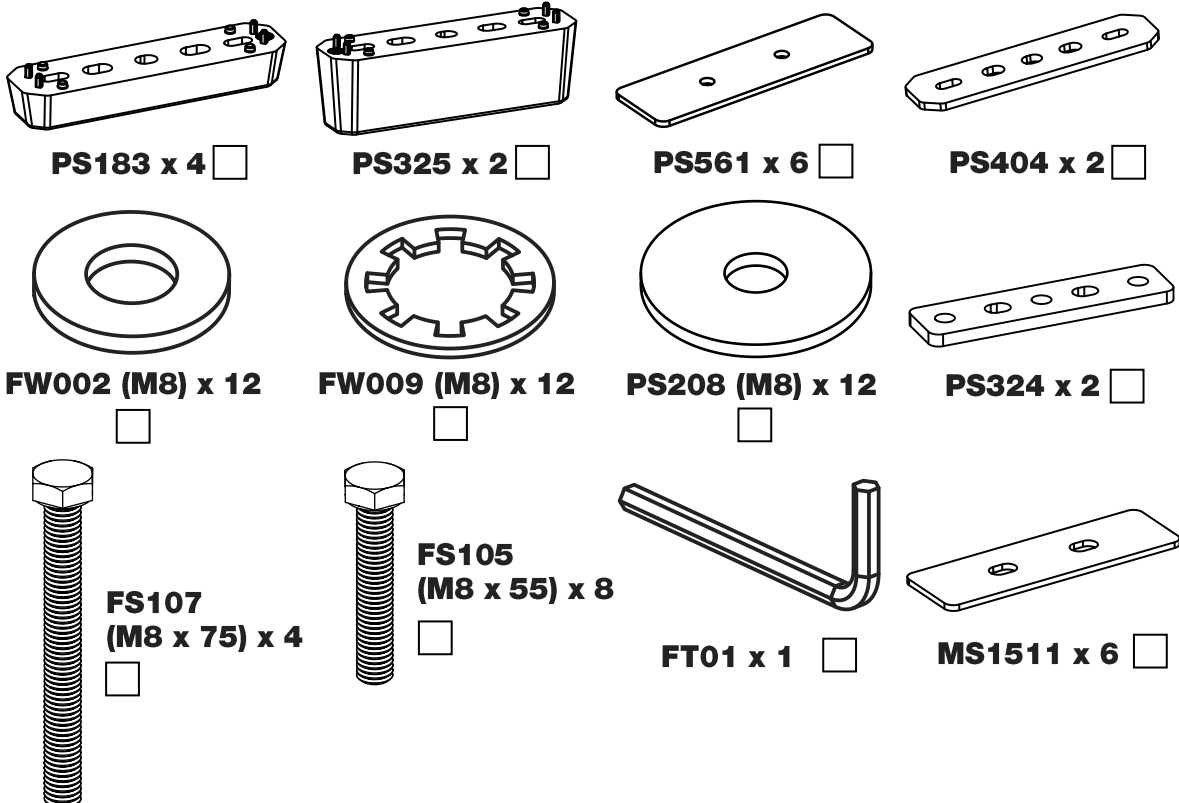

Fitting Kit